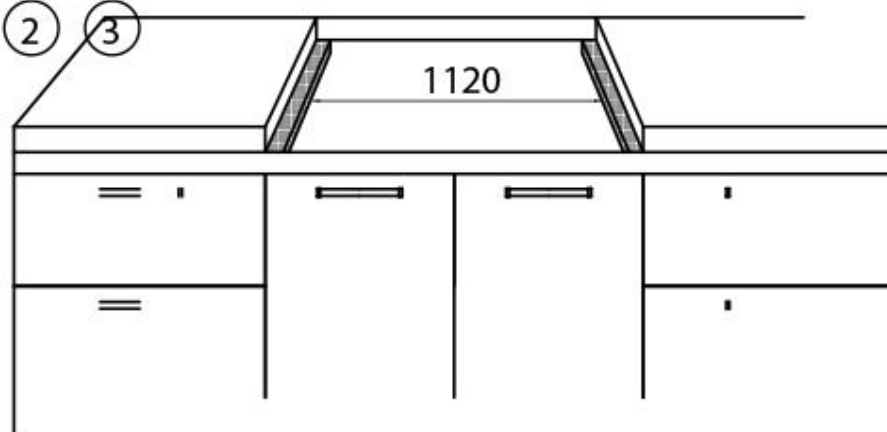

TECHNICAL DATA

Incasso

①

②

③