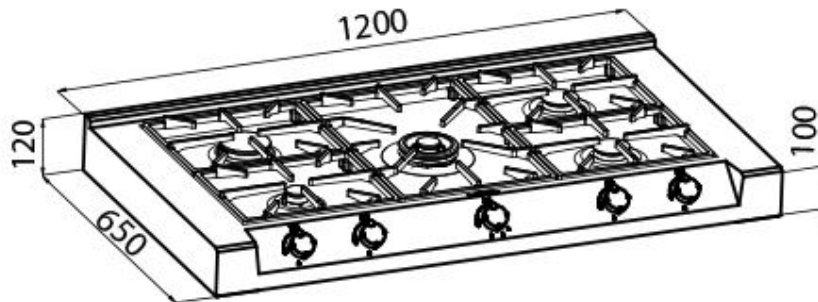

Rangetop Foster Milano

Rangetop and Top inox

Code: 3167 000

DETAILS

Texture Brushed in line

Material AISI 304 stainless steel

Dimensions 1200x650 mm

Heating element Five burners

Built-in hole 1120x620 mm

Grids Cast iron grids and enamelled burner covers

Total power 11.700 W

Auxiliary 1.000 W

Semirapid 2x1.750 W

Rapid 3.000 W

Dual 4.200 W

Safety Safety valve with quick-acting thermocouple

Ignition Electric ignition under knob

Gas type Tested for installation with natural gas, LPG nozzle set included.

Type Gas Hob

TECHNICAL DATA

Incasso

①

②

③