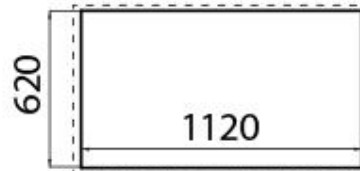

TECHNICAL DATA

Incasso

①

②

③